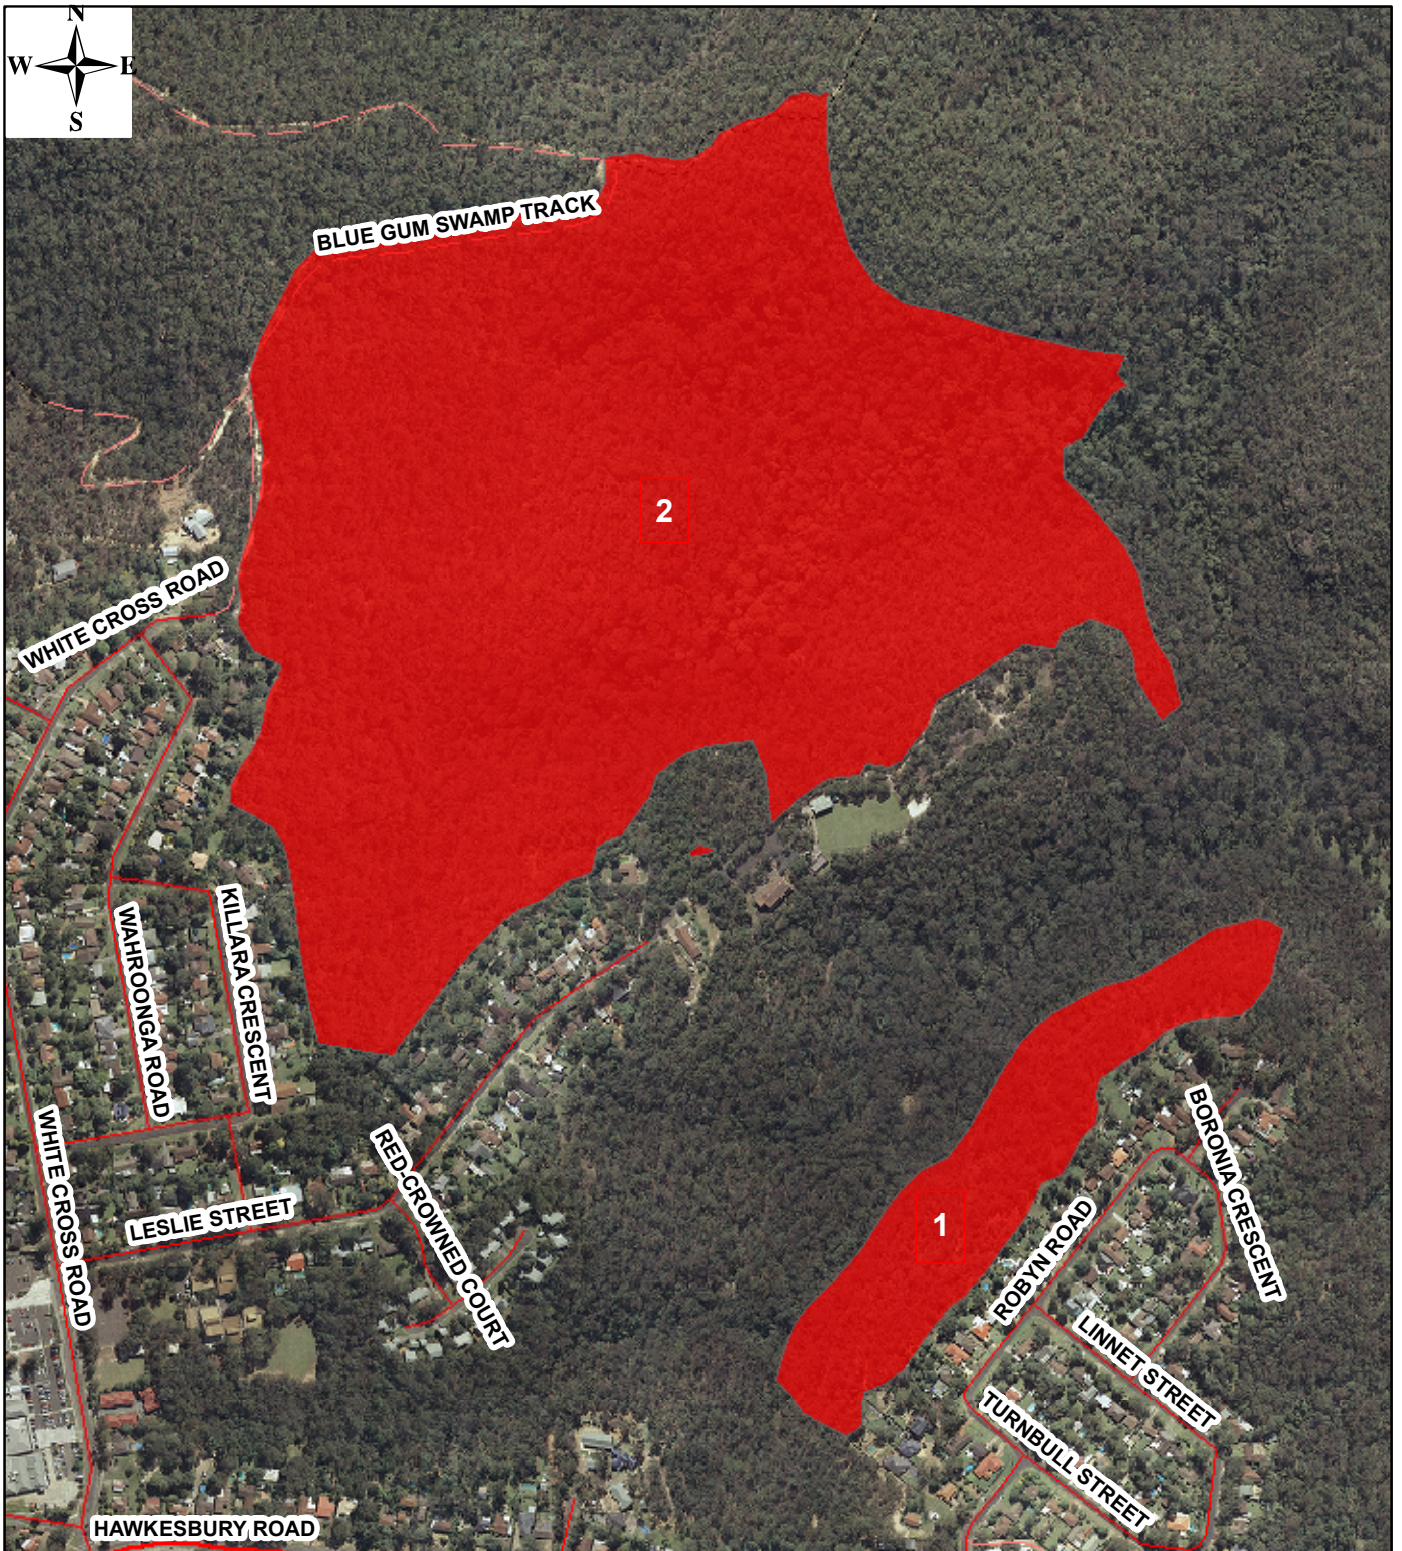

Blue Mountains Bush Fire Management Committee Completed Prescribed Burns

HR Name: WIN 2004-1 Robyn Rd
Location: Winmalee
Size (Ha): 48.2
Completed: (1) 18/09/2009
(2) 15/05/2010

Completed burn area

WARNING INFORMATION

SCALE

Scale: 1 : 6936