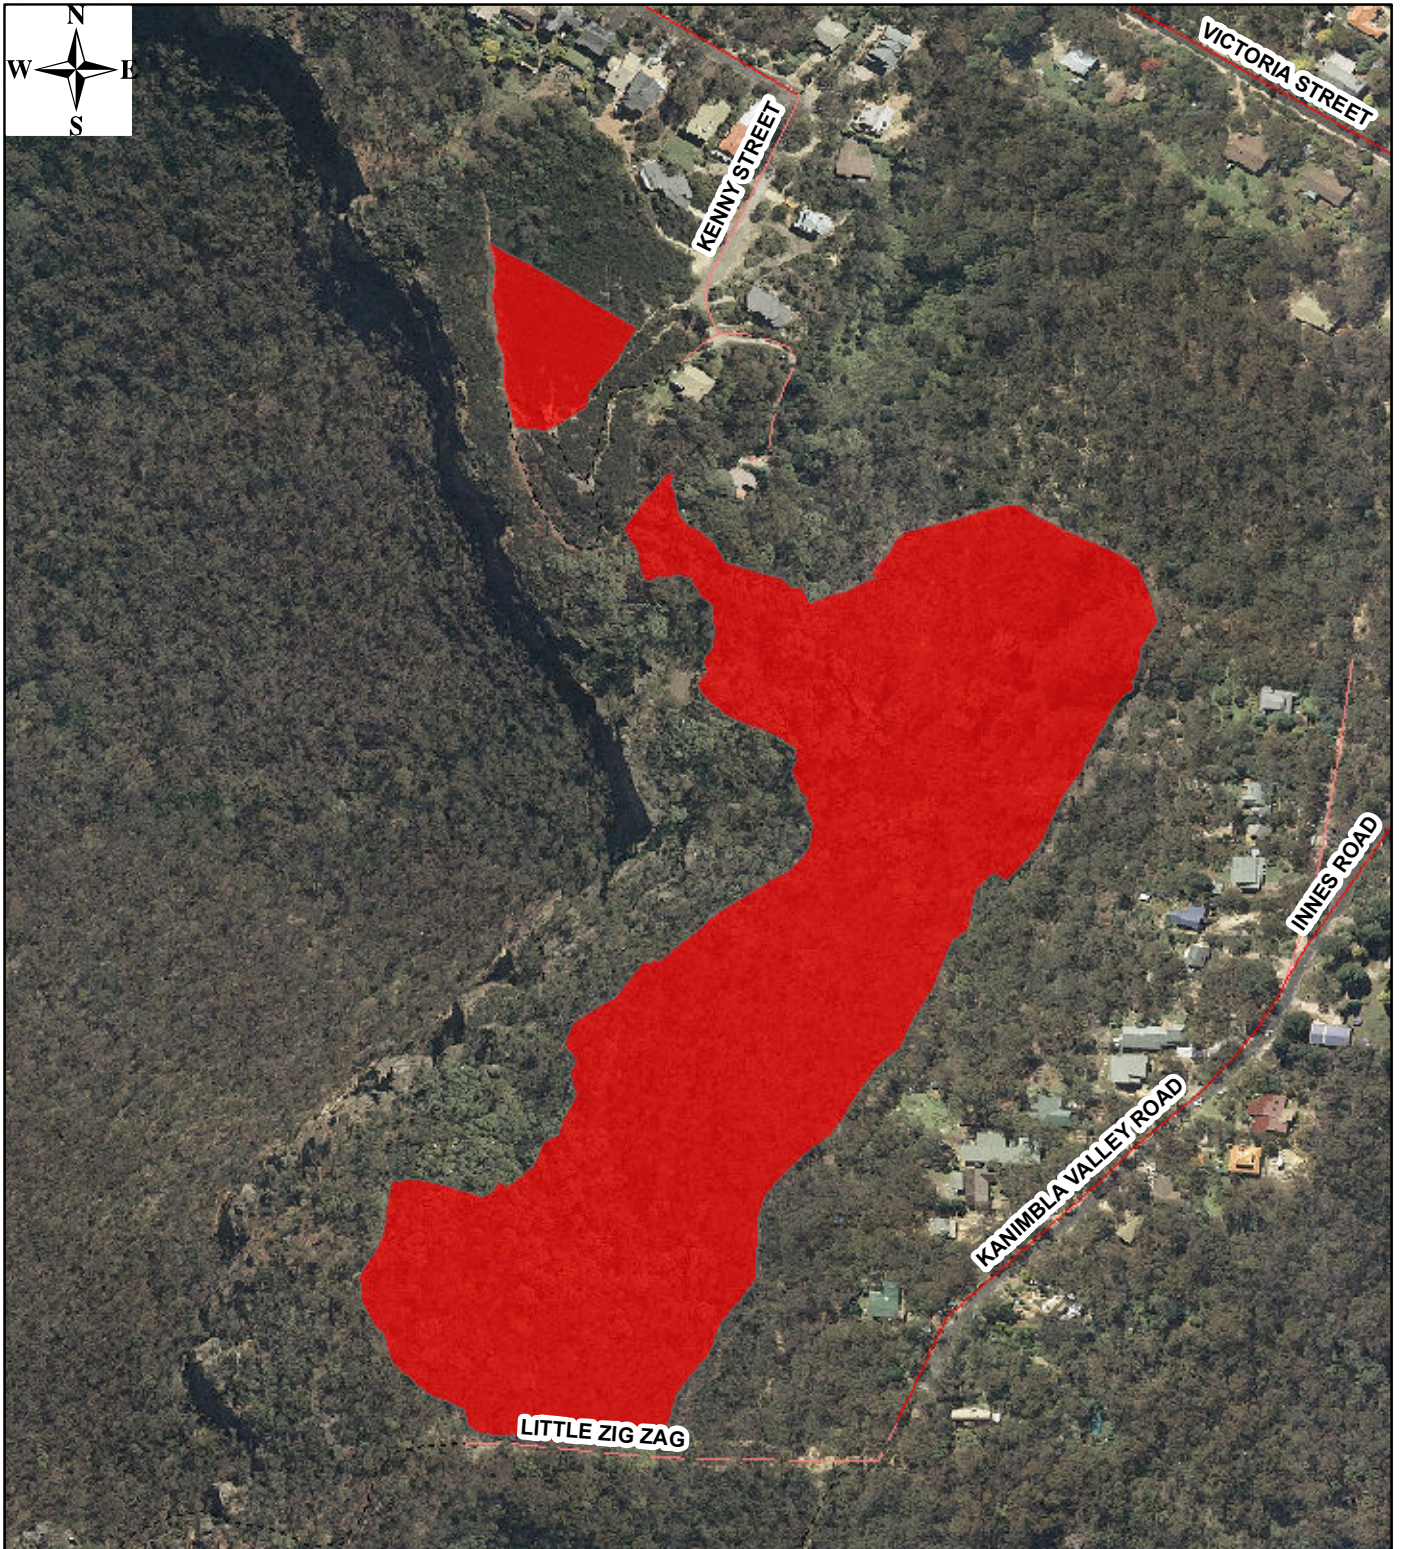

Blue Mountains Bush Fire Management Committee Completed Prescribed Burns

HR Name: VIC - Kenny St
Location: Mt Victoria
Size (Ha): 6
Completed: (1) 19/08/2009
(2) 30/09/2010

Completed burn area

WARNING INFORMATION

SCALE

Scale: 1 : 3,645