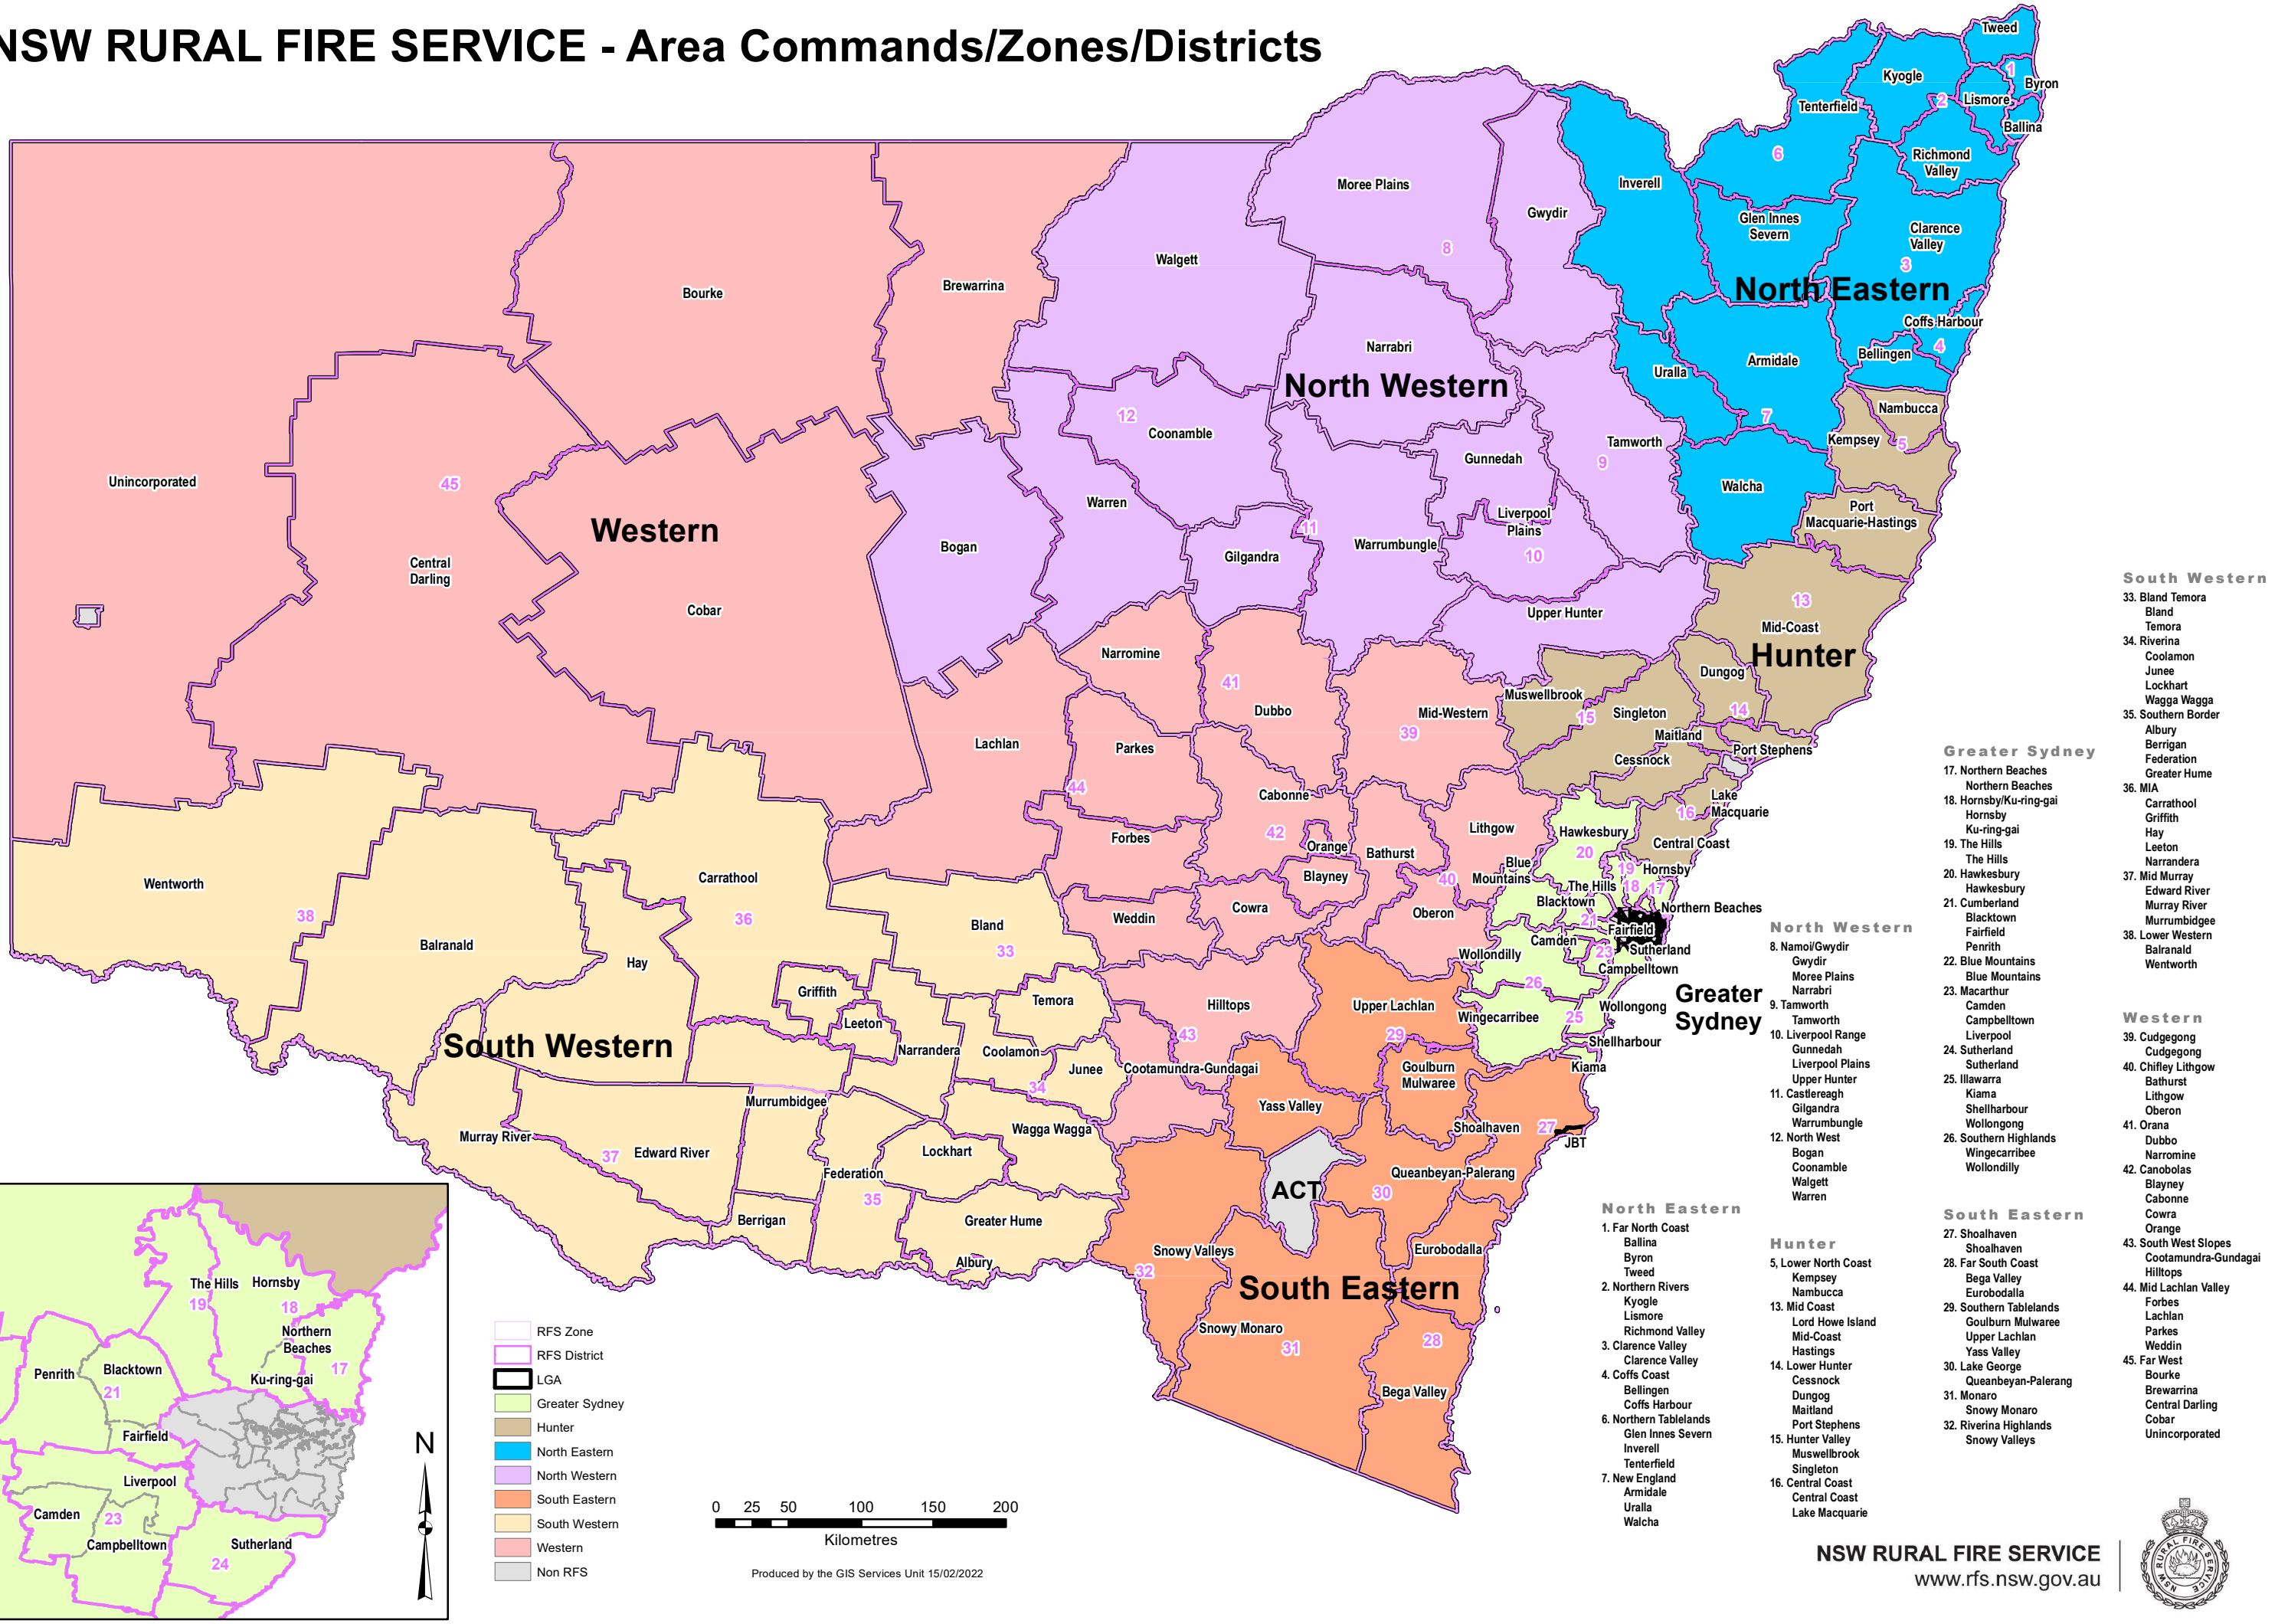

NSW RURAL FIRE SERVICE - Area Commands/Zones/Districts

- South Western**
- 33. Bland Temora
 - Bland
 - Temora
 - 34. Riverina
 - Coolamon
 - Junee
 - Lockhart
 - Wagga Wagga
 - 35. Southern Border
 - Albury
 - Berrigan
 - Federation
 - Greater Hume
 - 36. MIA
 - Carrathool
 - Griffith
 - Hay
 - Leeton
 - Narrandera
 - 37. Mid Murray
 - Edward River
 - Murray River
 - Murrumbidgee
 - 38. Lower Western
 - Balranald
 - Wentworth
- Greater Sydney**
- 17. Northern Beaches
 - Northern Beaches
 - 18. Hornsby/Ku-ring-gai
 - Hornsby
 - Ku-ring-gai
 - 19. The Hills
 - The Hills
 - 20. Hawkesbury
 - Hawkesbury
 - 21. Cumberland
 - Blacktown
 - Murray River
 - Murrumbidgee
 - 22. Fairfield
 - Penrith
 - 23. Macarthur
 - Camden
 - Campbelltown
 - 24. Liverpool
 - Liverpool
 - 25. Illawarra
 - Kiama
 - Shellharbour
 - 26. Southern Highlands
 - Wingecarribee
 - Wollondilly
- Western**
- 39. Cudgewong
 - Cudgewong
 - 40. Chifley Lithgow
 - Bathurst
 - Lithgow
 - Oberon
 - 41. Orana
 - Dubbo
 - Narramine
 - 42. Canobolas
 - Blayney
 - Cabonne
 - Cowra
 - 43. South West Slopes
 - South West Slopes
 - Cootamundra-Gundagai
 - Hilltops
 - 44. Mid Lachlan Valley
 - Forbes
 - Lachlan
 - 45. Far West
 - Bourke
 - Brewarrina
 - Central Darling
 - Cobar
 - Unincorporated
- North Eastern**
- 1. Far North Coast
 - Ballina
 - Byron
 - Tweed
 - 2. Northern Rivers
 - Kyogle
 - Lismore
 - Richmond Valley
 - 3. Clarence Valley
 - Clarence Valley
 - 4. Coffs Coast
 - Bellingen
 - Coffs Harbour
 - 6. Northern Tablelands
 - Glen Innes Severn
 - Inverell
 - 7. New England
 - Armidale
 - Uralla
 - Walcha
- Hunter**
- 5. Lower North Coast
 - Kempsey
 - Nambucca
 - 13. Mid Coast
 - Lord Howe Island
 - 14. Lower Hunter
 - Cessnock
 - Dungog
 - Maitland
 - 15. Hunter Valley
 - Port Stephens
 - Port Stephens
 - 16. Central Coast
 - Central Coast
 - Lake Macquarie
- South Eastern**
- 27. Shoalhaven
 - Shoalhaven
 - 28. Far South Coast
 - Bega Valley
 - Eurobodalla
 - 29. Southern Tablelands
 - Goulburn Mulwaree
 - Yass Valley
 - 30. Lake George
 - Queanbeyan-Palerang
 - 31. Monaro
 - Snowy Monaro
 - 32. Riverina Highlands
 - Snowy Valleys
- North Western**
- 8. Namoi/Gwydir
 - Gwydir
 - Moree Plains
 - Narrabri
 - 9. Tamworth
 - Tamworth
 - 10. Liverpool Range
 - Gunnedah
 - Liverpool Plains
 - 11. Castlereagh
 - Gilgandra
 - Warrumbungle
 - 12. North West
 - Bogan
 - Coonamble
 - Walgett
 - Warren
 - 12. North West
 - Bogan
 - Coonamble
 - Walgett
 - Warren