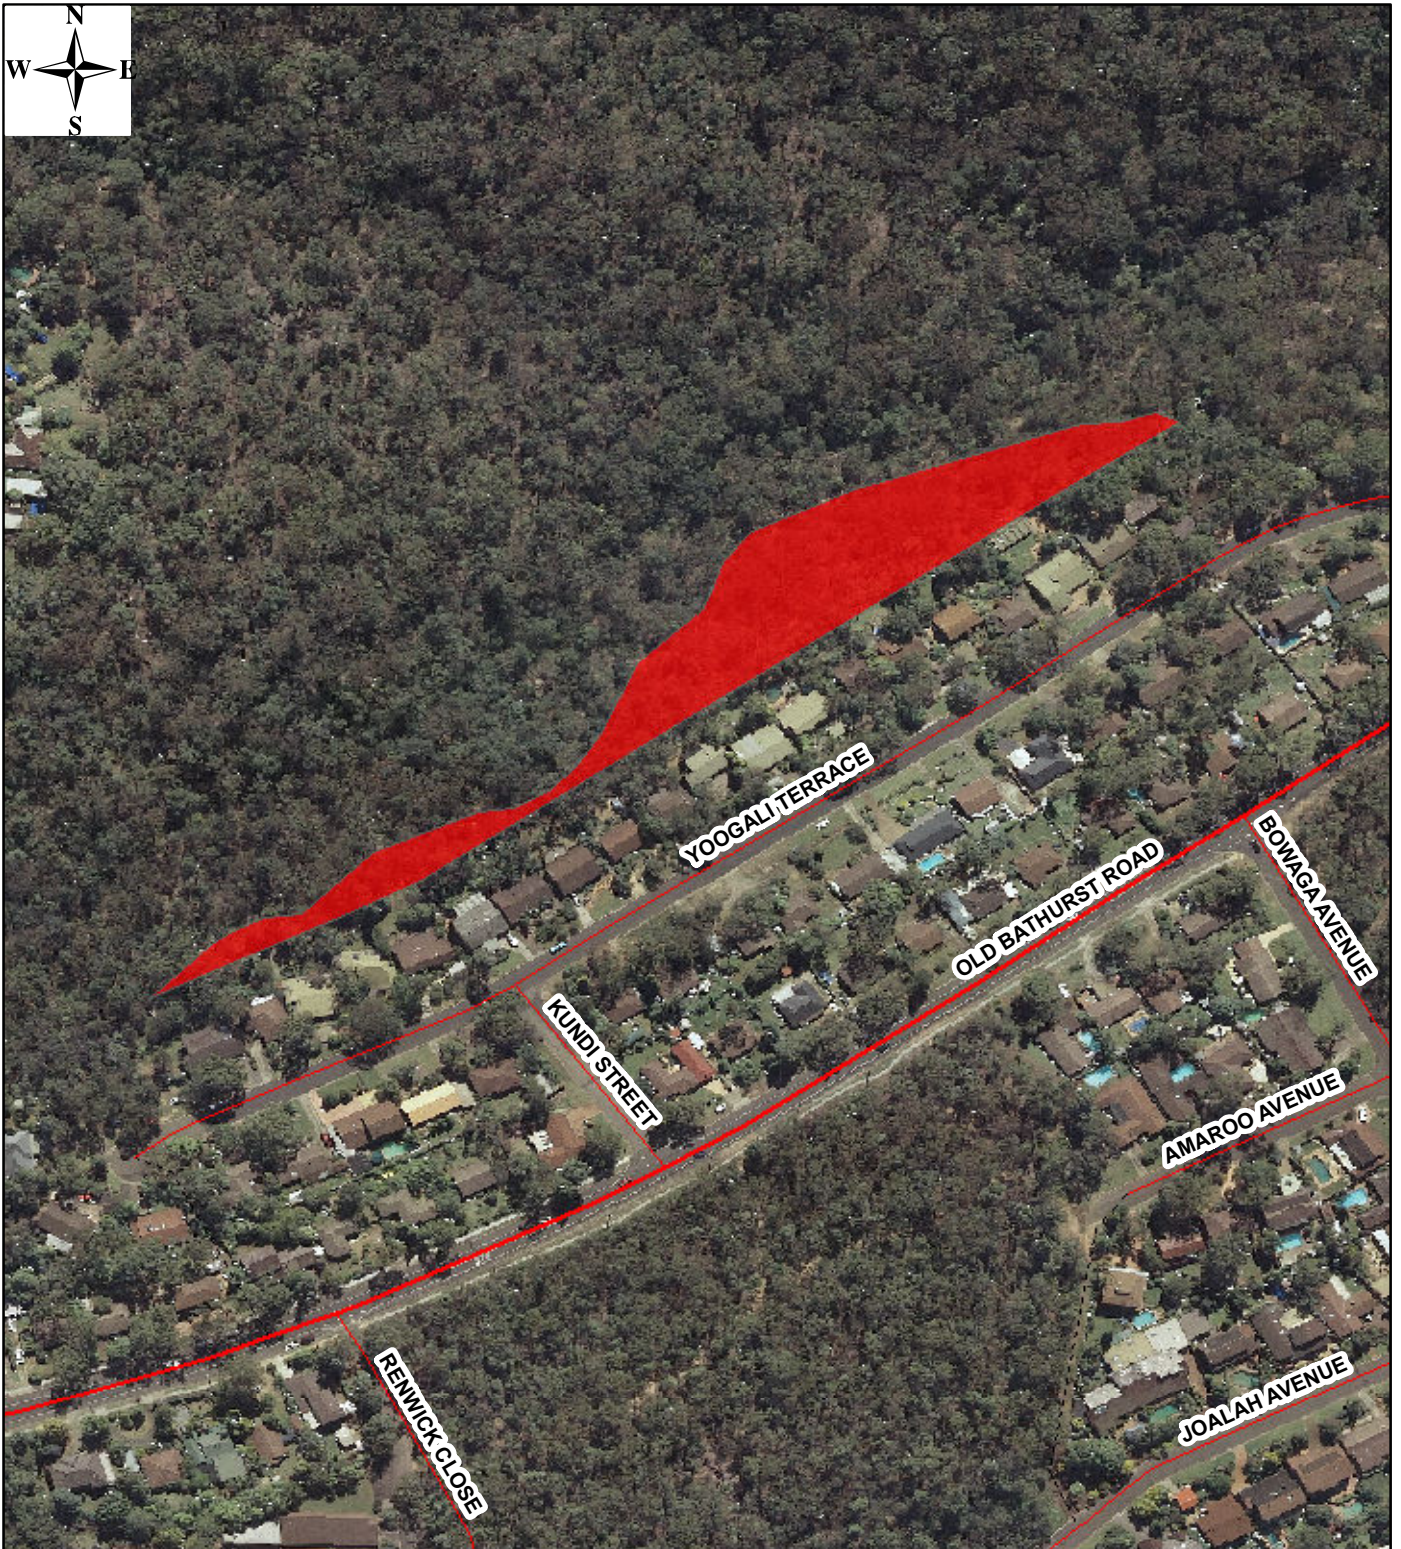

Blue Mountains Bush Fire Management Committee Completed Prescribed Burns

XX

HR Name: LPMA - Yoogali Tce APZ
Location: Blaxland
Size (Ha): 0.52
Completed: 4/02/2010

Completed burn area

WARNING INFORMATION

SCALE

Scale: 1 : 2,782